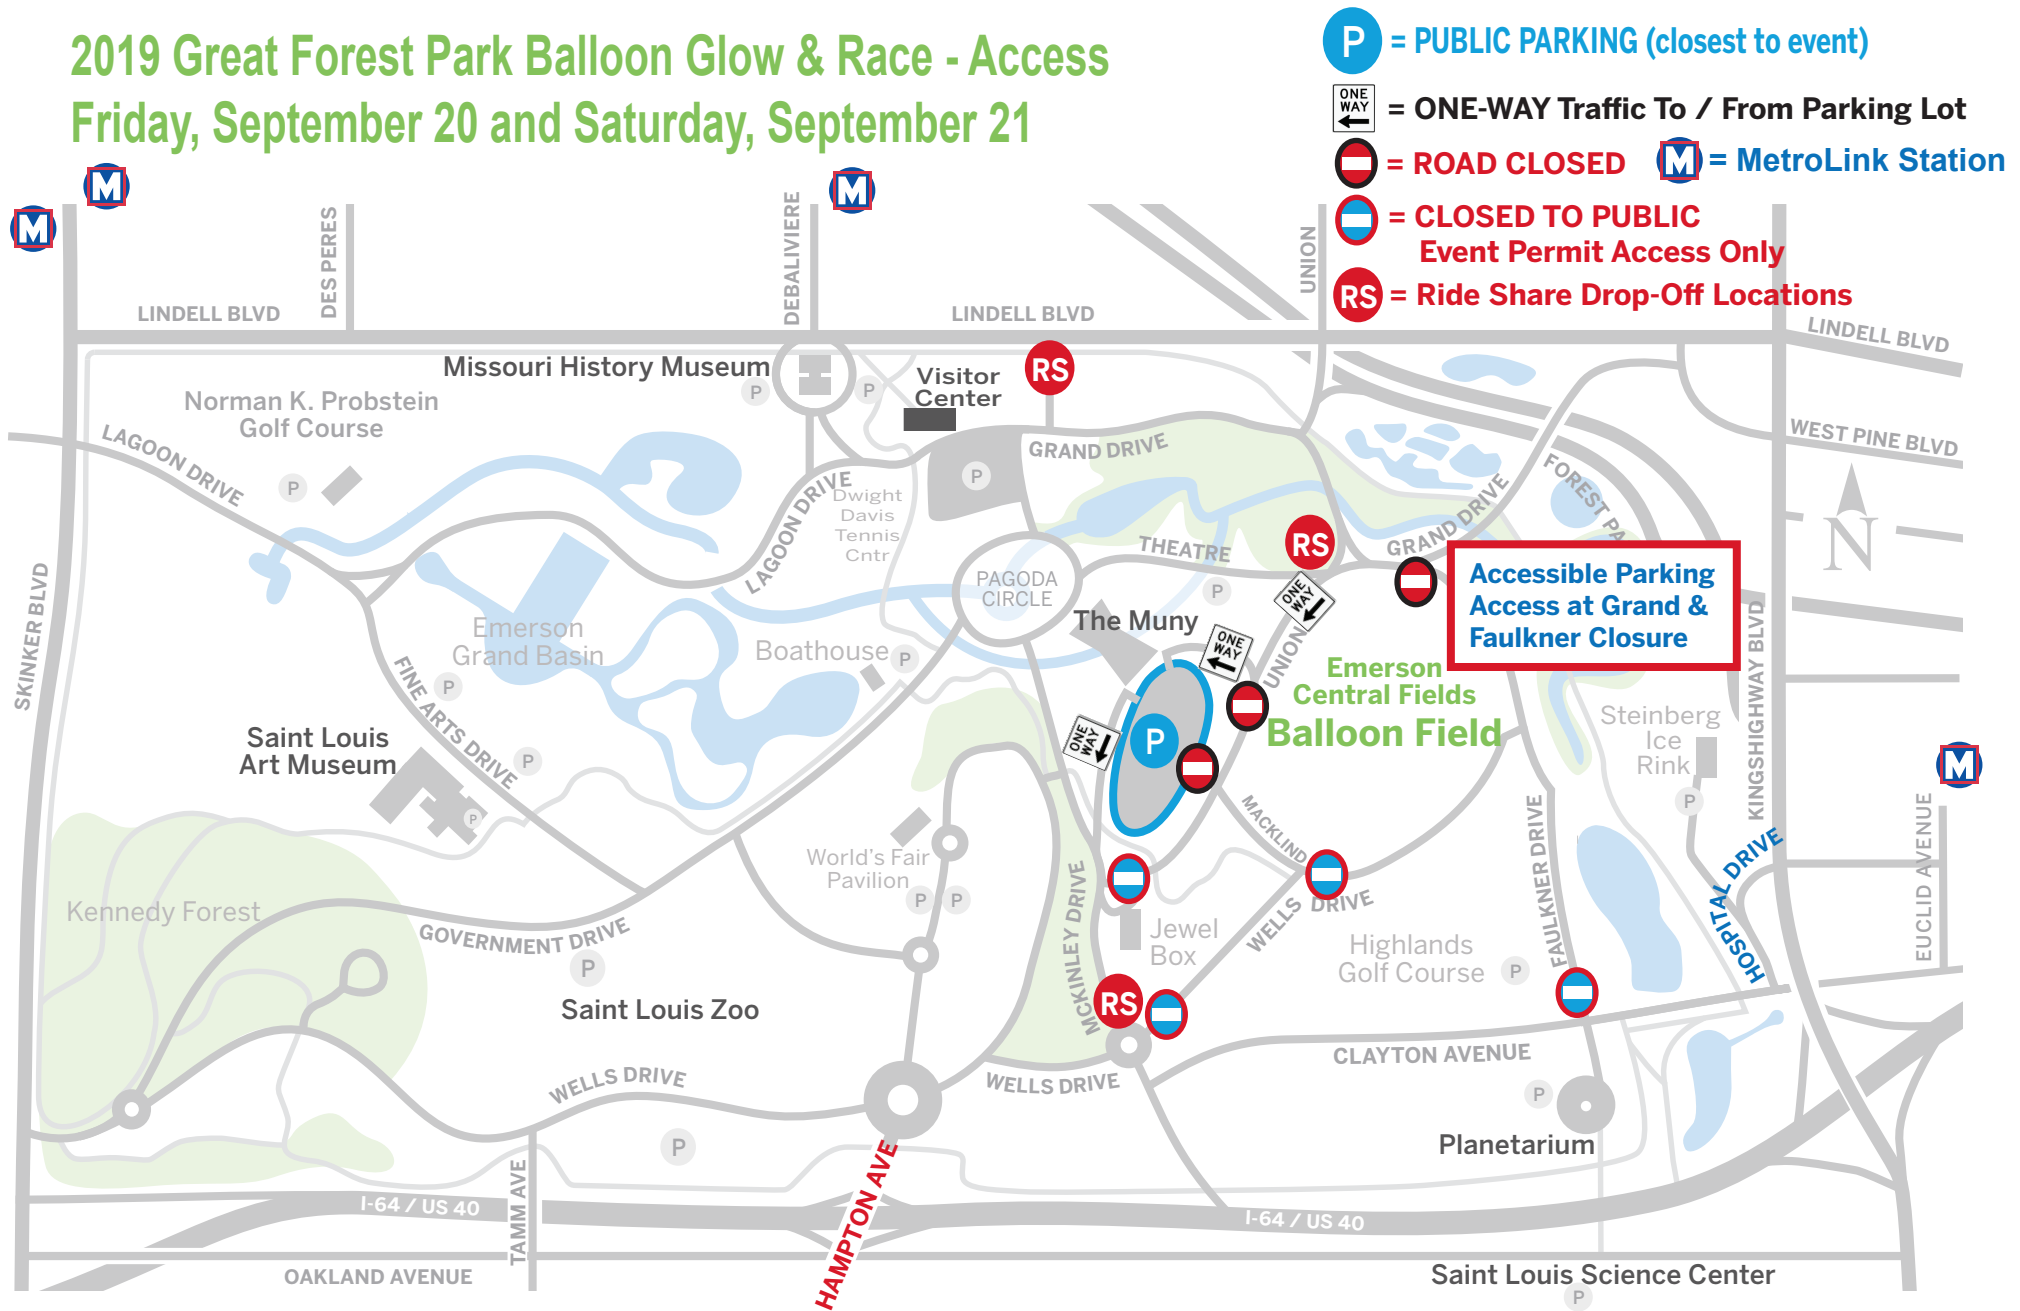

# 2019 Great Forest Park Balloon Glow & Race - Access

Friday, September 20 and Saturday, September 21

East and West-bound Exit Ramps at I-64 and Hamton Ave. will be CLOSED - 6 p.m. to 11 p.m. on Friday, Sept. 20. Hospital Drive at Kingshighway Blvd. will be monitored; MAY BE CLOSED at various times during events. NO LEFT turns onto Kingshighway (going northbound) from Hospital Drive stop light. Clayton Avenue underpass at Kingshighway will be open to pedestrians, cyclists and vehicle traffic.